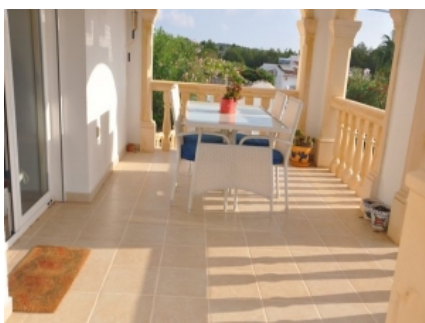

## Villa for sale in Les Fonts Benitachell

South facing 3 bedroom detached villa on one level with wonderful panoramic countryside and mountain views situated in a quiet residential area. The villa comprises: porch entrance hall lounge-diner with fireplace leading to the open covered terrace modern kitchen with lots of storage space 3 double bedrooms with built in wardrobes (master with bathroom) guest bathroom. The property benefits from: double glazing central heating Satellite TV garage and a basement which could be converted into further accommodation. Low maintenance garden with 10 x 5m pool terrace barbecue and seating area. Situated just 2 minutes drive from supermarkets banks bars restaurants and the medical centre in Benitachell. 1 level Barbecue Central heating South facing