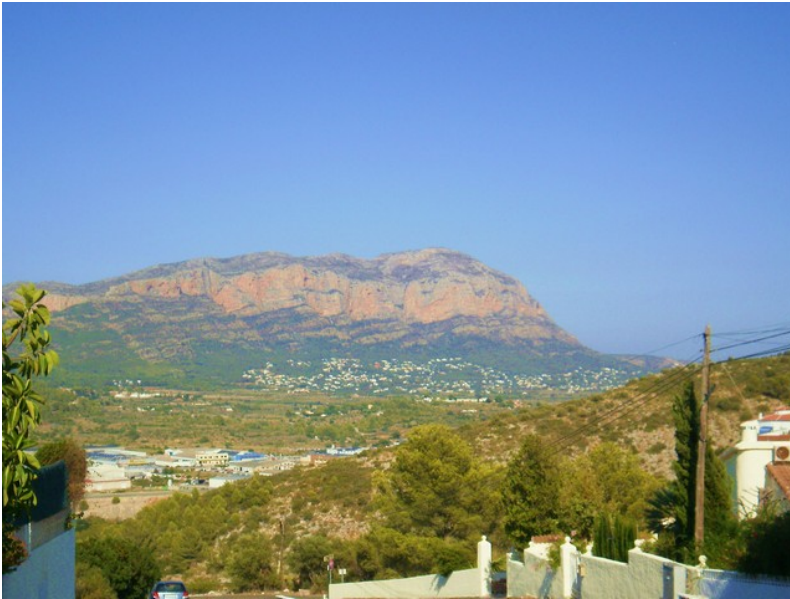

# Plot Monte Pedreguer Pedreguer

€44,000 £36,744;\*

965 994 813 Mov: 647 753  
025 info@lunaalta.com

Ref: LA1180DA

 m2 800  m2

Mountains & country

Building plot on Monte Pedreguer. Elevated position. 800m<sup>2</sup>. Views to Montgo & the valley etc. Only 1.5km to Pedreguer village & to Gata de Gorgos.

Building plot Monte Pedreguer, Pedreguer. Elevated position, sloping land.

Good views. Close to Pedreguer itself for shopping & only a few km to motorway entrance for easy access to Alicante & Valencia.

Views! Can construct 160m<sup>2</sup> of villa plus pool!! The plot borders two access roads so garage & storage are easy additions.

**CALIFICACIÓN ENERGÉTICA  
GLOBAL EMISIONES DE  
DIÓXIDO DE CARBONO**  
[kgCO<sub>2</sub>/m<sup>2</sup> año]