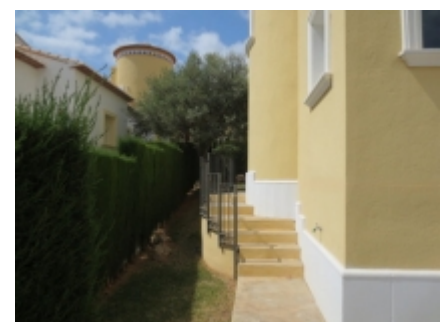

# Villa Eagle La Sella Golf Resort

€199,500 £174,842;\*

Ref: LA1054NS

**Reduced from €-210,000!**

Golf course  
Central heating

Detached villa on private gardens. Community pool. 3 bedrooms shower room bathroom. Living/dining room naya kitchen.

A modern detached villa situated on the beautiful La Sella Golf Resort, 3 double bedrooms, master with en suite and private terrace, family shower room, lounge dining room and kitchen, parking, beautiful communal pool and gardens. Approach to the property has parking for several cars, low maintenance gardens. Steps leading to the property. Lounge dining room with open fire, sliding patio doors to the outside dining patio and windows to the front. Kitchen with a range of base and wall units, sink and drainer, fitted oven, hob, extractor and dishwasher, space for washing machine and a door to the front. Bedrooms 2 and 3 are both on this floor. Both have built in wardrobes, windows and lighting. Family shower room with walk in shower cubicle, w.c, wash basin with wall mirror over and window. 1st floor Master bedroom which is in the beautiful turret. Built in wardrobes, windows and double opening doors to the large balcony, plenty of room for seating and sunbathing, with views over the gold course. En suite shower room with cubicle, w.c, wash basin, wall mirror and two windows. The communal swimming pool is a very short walk away which is perfect as you can enjoy the pool and have none of the noise. There are several communal pools on La Sella Golf resort which means each pool is never over crowded.

Private gardens, off road parking. Community pool. Close to golf course. 3 bedrooms, shower room, bathroom. Living/dining room, kitchen, naya.

Community pools

Golf Course nearby!

Private gardens

and again