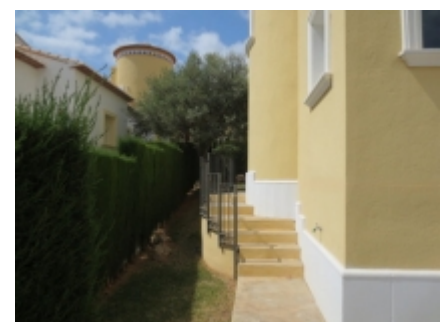

# Villa Eagle La Sella Golf Resort

€199,500 £173,964;\*

Ref: LA1054NS

**Reduced from €-210,000!**

Golf course  
Central heating

Detached villa on private gardens. Community pool. 3 bedrooms shower room bathroom. Living/dining room naya kitchen.

A modern detached villa situated on the beautiful La Sella Golf Resort, 3 double bedrooms, master with en suite and private terrace, family shower room, lounge dining room and kitchen, parking, beautiful communal pool and gardens. Approach to the property has parking for several cars, low maintenance gardens. Steps leading to the property. Lounge dining room with open fire, sliding patio doors to the outside dining patio and windows to the front. Kitchen with a range of base and wall units, sink and drainer, fitted oven, hob, extractor and dishwasher, space for washing machine and a door to the front. Bedrooms 2 and 3 are both on this floor. Both have built in wardrobes, windows and lighting. Family shower room with walk in shower cubicle, w.c, wash basin with wall mirror over and window. 1st floor Master bedroom which is in the beautiful turret. Built in wardrobes, windows and double opening doors to the large balcony, plenty of room for seating and sunbathing, with views over the gold course. En suite shower room with cubicle, w.c, wash basin, wall mirror and two windows. The communal swimming pool is a very short walk away which is perfect as you can enjoy the pool and have none of the noise. There are several communal pools on La Sella Golf resort which means each pool is never over crowded.

Private gardens, off road parking. Community pool. Close to golf course. 3 bedrooms, shower room, bathroom. Living/dining room, kitchen, naya.

Community pools

Golf Course nearby!

Private gardens

and again